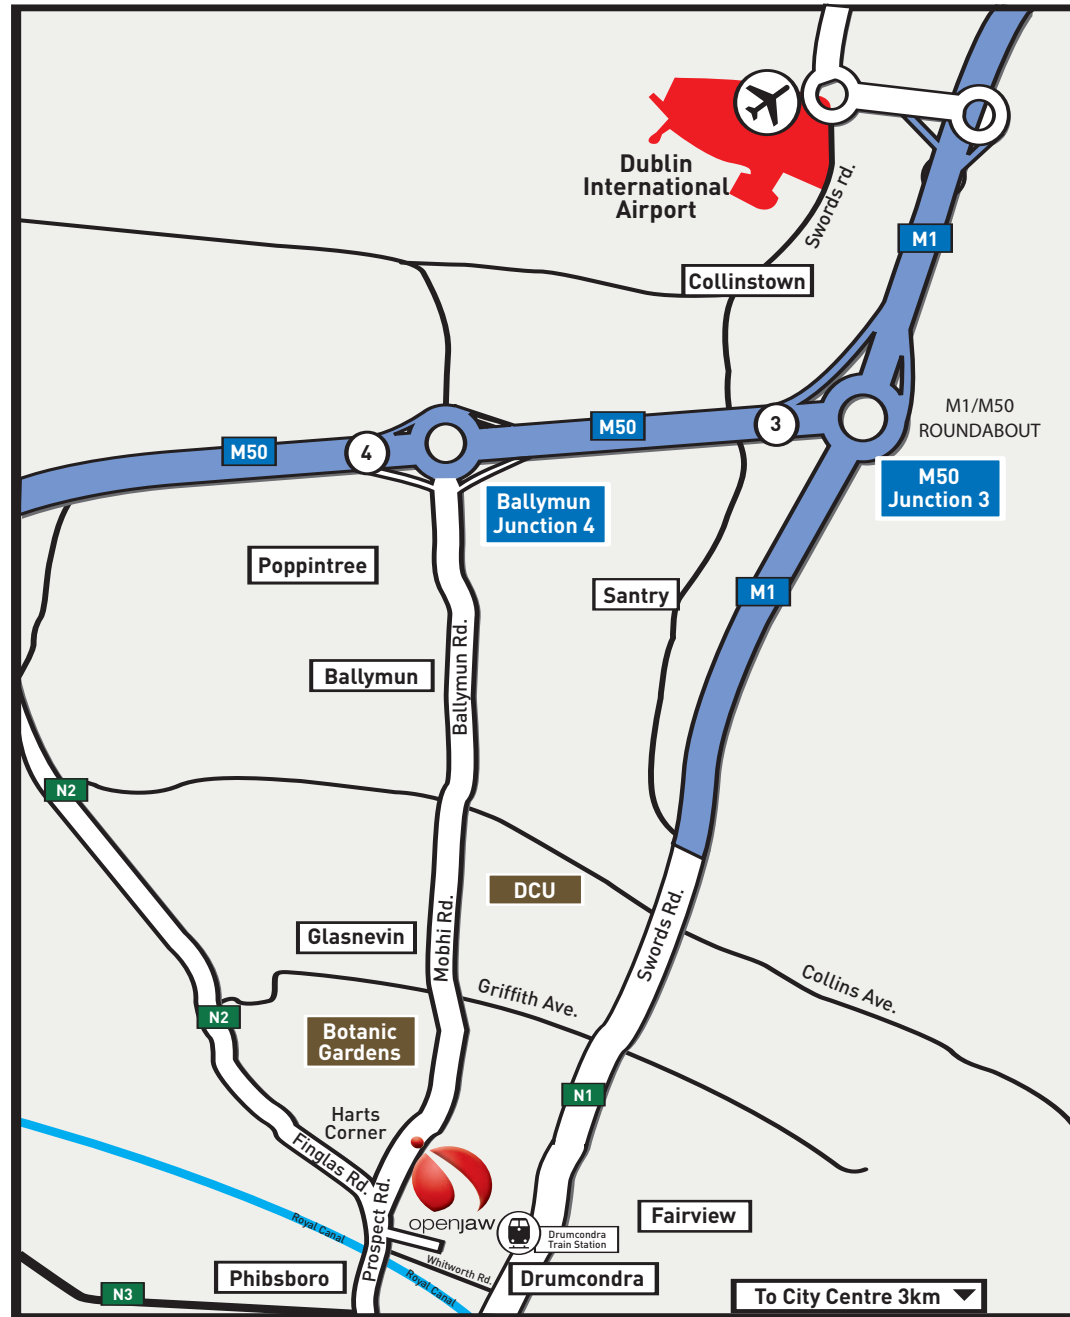

HOW TO FIND US

openjaw technologies
station mews,
lindsay grove,
glasnevin,
dublin 9,
ireland

T: +353 (0)1 882 5444
F: +353 (0)1 882 5445
www.openjawtech.com