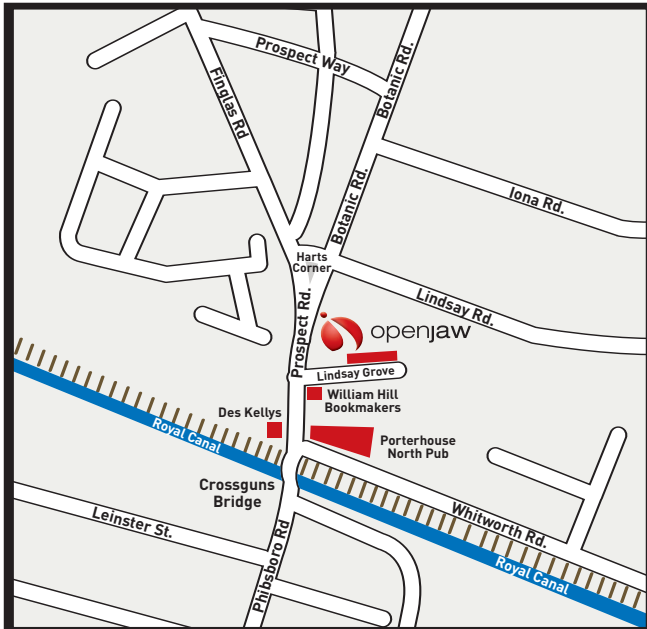

HOW TO FIND US

openjaw technologies
station mews,
lindsay grove,
glasnevin,
dublin 9,
ireland

T: +353 (0)1 882 5444
F: +353 (0)1 882 5445
www.openjawtech.com